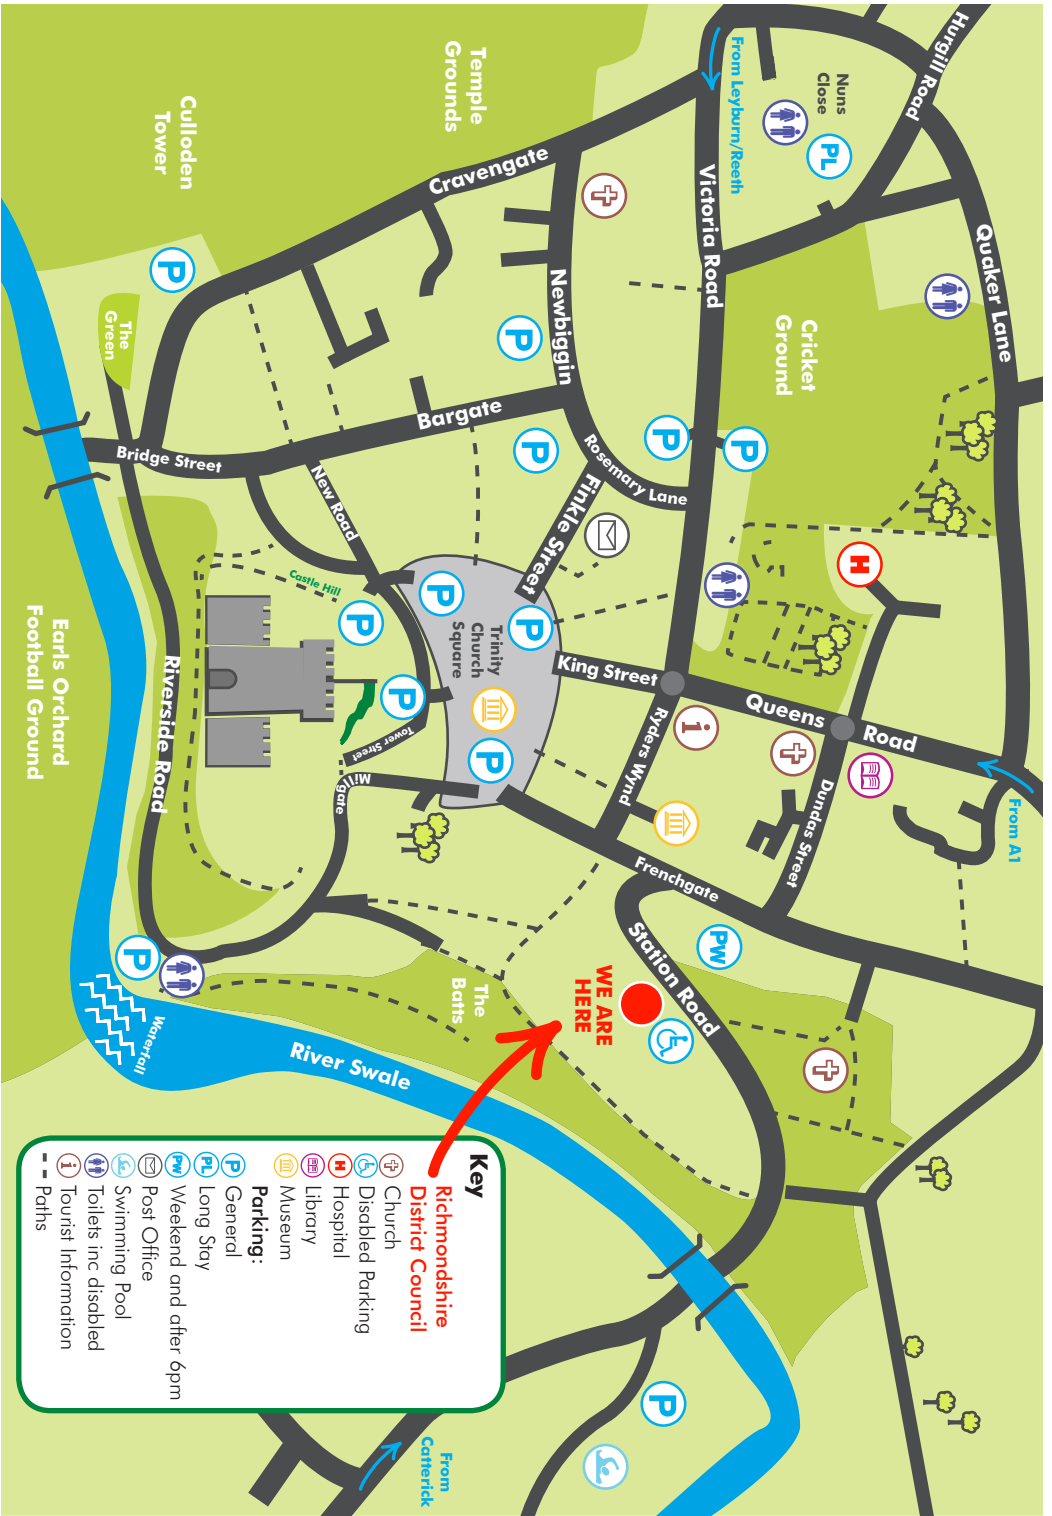

Key

Richmondshire District Council

Church

Disabled Parking

Hospital

Library

Museum

Parking:

General

Long Stay

Weekend and after 6pm

Post Office

Swimming Pool

Toilets inc disabled

Tourist Information

Paths